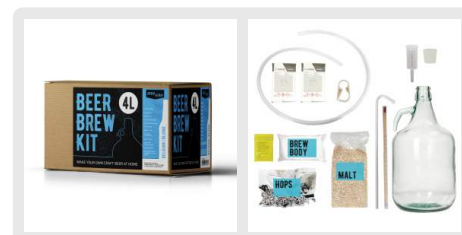

Brewferm Beer Brew Kit - Belgian Style Blond

Making your own craft beer has never been easier!

Based on a recipe, according to the centuries-old tradition of Belgian beer. With a soft, balanced flavour profile and a hint of hop aroma. The golden coloured robe gives this **Belgian Style Blond** her finishing touch.

Buying and brewing this kit offers you the possibility to drink the beer you made yourself! Brewing experience comes in handy, but is not required because the **detailed manual** will guide you through every step of the process.

This starter kit will enable you to make **4 litre of your own amazing home-brewed beer**.

Included in this Belgian Style Blond Beer Brew Kit:

- Belgian Style Blond all grain mix (milled)
- Hops
- Premium beer yeast
- Glass fermentation jug
- Thermometer
- Racking cane
- Food-grade silicone tubing
- Tubing clamp
- Food-grade silicone stopper
- 3-piece airlock
- Chemipro no-rinse specialised cleaning agent

Ingredients: **barley** malt, maltodextrin, hop, yeast.

All the equipment in this kit is reusable. The only thing you need for another brew is another Beer Mix and some extra Chemipro cleaning agent (see accessories).

Time to bottle?

Just buy the Beer Bottling Kit (see accessories), it contains all the equipment you need to bottle your home-brew properly.

Specification

Packing dimensions and weight:

Weight	3.11 kg
Length	36 cm
Height	22.5 cm
Width	30 cm
EAN code	5420069843137