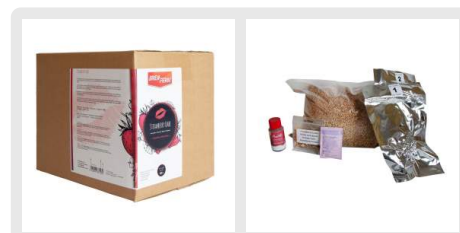

Art. 056.549.9

<https://www.brouwland.com/en/qr/056.549.9>

Malt kit BREWFERM Strawberry Babe for 20 l

A delicious beer to enjoy on a terrace with friends. The added Amoretti Wild Strawberry provides the beer with a subtle touch of strawberry. Combined with its fresh aftertaste, this Strawberry Babe is the perfect beer to celebrate life on long hot summer days and sultry nights.

- Original gravity: 1059
- ABV: 6%
- EBU: 30
- EBC: 4
- For 20 litres
- Fermentation: optimal temperature: 20-25°C

Ingredients: Pilsner malt 2.5-4 EBC (**barley**), **wheat** malt 3.5-5.5 EBC, Amoretti Wild Strawberry (cane sugar, dextrose, fructose, strawberry, natural flavor, color: beetroot extract), hop, beer yeast, lemon peel, coriander seeds. The malt is not crushed.

Brewferm® malt kits

You want to brew your own beer from grain, but you don't have a recipe at hand or you don't know how to get started? Then these Brewferm® ready-to-use malt kits are the ideal solution. They contain all the required ingredients to brew 15 to 20 litres of beer: malts, necessary special grains (wheat, corn flakes...), hops, herbs or an Amoretti Artisan Natural Flavor and a dry brewing yeast. Assembled by our master brewer according to tried and tested recipes and packed for optimal freshness. With comprehensive instructions, brewing sheet and a clear mash schedule. If you don't have any brewing equipment yet, the 'Superior' gas or electric starter kit contains all the necessary brewing equipment to get your home brew started (see links below).