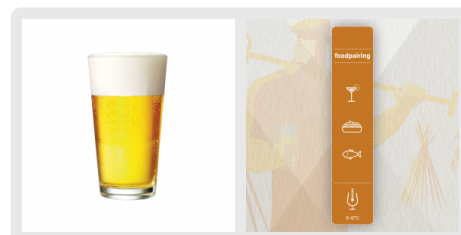

Art. 056.071.4

<https://www.brouwland.com/en/qr/056.071.4>

Brewferm beer kit Belgian Saison

A gold to copper-coloured beer with a firm head and a spicy, peppery aroma. Dry and drinkable, yet rich in flavour.

- original gravity: 1044
- expected gravity: 1000
- ABV: 6.0%
- for 15 litres of beer
- IBU: 25 - 35
- color: copper blond
- yeast: Super saison

[Click here for FAQs about the Brewferm® beer kits.](#)

Specification