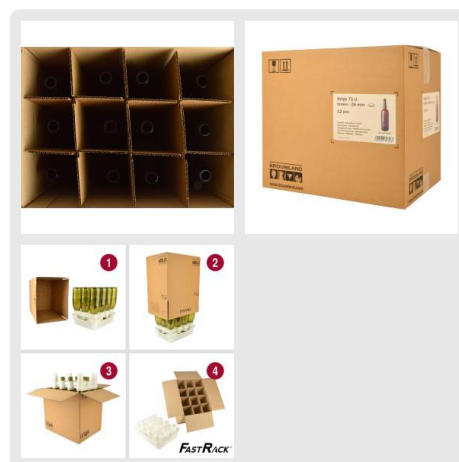

Beer bottle Belge 75 cl, brown, crown cork 26 mm, box 12 pcs

Art. 017.494.6

<https://www.brouwland.com/en/qr/017.494.6>

Robust cardboard bottle box with 12 Belge beer bottles of 75 cl. The box dividers protect the bottles from breakage. Use this handy box to store your artisan creations.

- stackable box
- reusable and recyclable
- less chance of breakage due to individual compartments
- with carry handles for your convenience
- pallet information: 8 boxes per layer, 40 boxes (480 bottles) per pallet

Bottle closure (not included): see accessories.

Very practical to use with FastRack (not included), see photo grid for more info.

For orders and prices per pallet, please contact our customer service: [click here](#).

Attention: pallets and partitions are not returnable.

The bottles are also available per piece, see article 017.527.3.

Specification

Packing dimensions and weight:

Weight	7.4 kg
Length	37.8 cm
Height	35.1 cm
Width	28.9 cm
EAN code	5420069823283