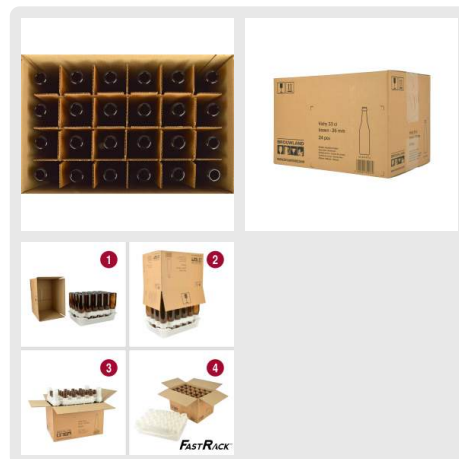

Art. 017.477.1

<https://www.brouwland.com/en/qr/017.477.1>

Vichy beer bottle 33 cl, brown, 26 mm, box 24 pcs

Robust cardboard bottle box with 24 Vichy beer bottles of 33 cl. The box dividers protect the bottles from breakage. Use this handy box to store your artisan creations.

- stackable box
- reusable and recyclable
- less chance of breakage due to individual compartments
- with carry handles for your convenience
- pallet information: 9 boxes per layer, 54 boxes (1296 bottles) per pallet

Bottle closure (not included): see accessories.

Very practical to use with FastRack (not included), see photo grid for more info.

For orders and prices per pallet, please contact our customer service: [click here](#).

Attention: pallets and partitions are not returnable.

The bottles are also available per piece, see article 017.536.4.

Specification

Packing dimensions and weight:

Weight	8 kg
Length	38.5 cm
Height	25.9 cm
Width	26.1 cm
EAN code	5420069822279