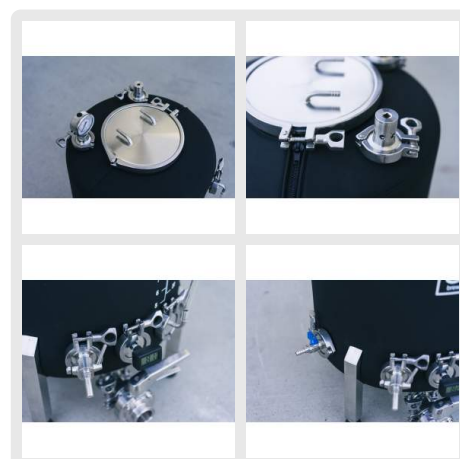

**Ss Brewtech™ Ss Brite Tank Brewmaster Edition
75 l (20 gal)**

Art. 017.164.75

<https://www.brouwland.com/en/qr/017.164.75>

Brite tanks are a critical part of any professional brewer's workflow, and now we have made them available to home brewers. The versatile Ss Brite Tank Brewmaster Edition can be used both as a traditional brite tank and also as a serving vessel. We have taken everything we love about the standard Ss Brite Tank and have added fully welded TC connections, in addition to the popular chilling coil and neoprene jacket. If it's craft brewery quality clarity and carbonation you are after, then the Ss Brite Tank Brewmaster Edition is for you.

The carbonation stone and 15 psi pressure rating of the brite tank make carbonation issues a thing of the past.

- Dished bottom
- 8" diameter top TC port with chilling coil & neoprene jacket
- TC carbonation stone
- Sanitary TC sampling port
- Sanitary TC pressure gauge
- TC thermowell
- TC pressure relief valve
- Operating pressure: 15 psi
- Custom tooled butterfly valve
- TC sight glass with etched volume markings

Specifications:

- 1.5 mm 304 stainless steel
- Capacity: 20 gal (75.71 liter)
- Diameter: 17" (43.18 cm)
- Height (floor to pressure gauge): 31" (78.74 cm)
- Depth (with valve closed): 22" (55.88 cm)

Specification