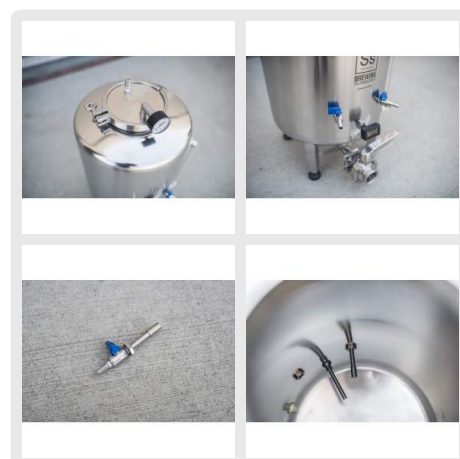

## Ss Brewtech™ Brite Tank 38 I (10 gal)

Brite tanks are a critical part of any professional brewer's workflow, and now we have made them available to home brewers. The versatile Ss Brite Tank can be used both as a traditional brite tank and also as a serving vessel. If it's craft brewery quality clarity and carbonation you are after, then the Ss Brite Tank is for you.

The carbonation stone and 15 psi pressure rating of the brite tank make carbonation issues a thing of the past.

- Dished bottom with center drain
- Carbonation stone
- Operating pressure: 15 psi
- Custom tooled butterfly valve
- 6" diameter top TC port
- Sight glass with etched volume markings
- Sampling port

### Specifications:

- 1.5 mm 304 stainless steel
- Capacity: 10.5 gal (39.75 liter)
- Diameter: 15" (38.10 cm)
- Height: 25" (63.05 cm)
- Depth (with valve): 18" (45.72 cm)