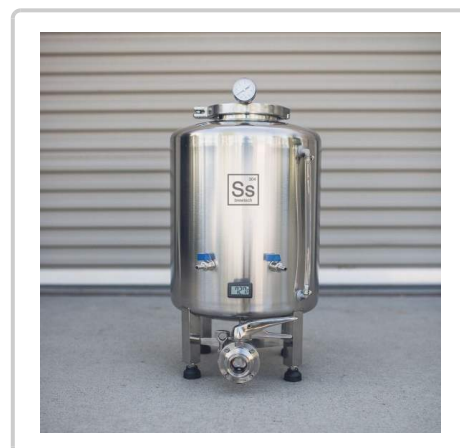

## Ss Brewtech™ Brite Tank 38 I (10 gal)

Brite tanks are a critical part of any professional brewer's workflow, and now we have made them available to home brewers. The versatile Ss Brite Tank can be used both as a traditional brite tank and also as a serving vessel. If it's craft brewery quality clarity and carbonation you are after, then the Ss Brite Tank is for you.

The carbonation stone and 15 psi pressure rating of the brite tank make carbonation issues a thing of the past.

- Dished bottom with center drain
- Carbonation stone
- Operating pressure: 15 psi
- Custom tooled butterfly valve
- 6" diameter top TC port
- Sight glass with etched volume markings
- Sampling port

### Specifications:

- 1.5 mm 304 stainless steel
- Capacity: 10.5 gal (39.75 liter)
- Diameter: 15" (38.10 cm)
- Height: 25" (63.05 cm)
- Depth (with valve): 18" (45.72 cm)