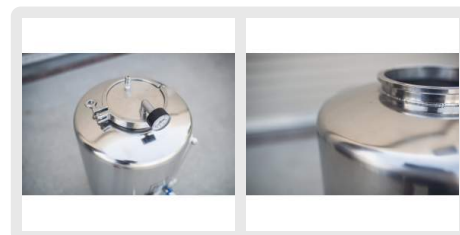

Art. 017.163.159

<https://www.brouwland.com/en/qr/017.163.159>

Ss Brewtech™ Brite Tank 159 I (one barrel)

Brite tanks are a critical part of any professional brewer's workflow, and now we have made them available to home brewers. The versatile Ss Brite Tank can be used both as a traditional brite tank and also as a serving vessel. If it's craft brewery quality clarity and carbonation you are after, then the Ss Brite Tank is for you.

The carbonation stone and 15 psi pressure rating of the brite tank make carbonation issues a thing of the past.

- Dished bottom with center drain
- Carbonation stone
- Operating pressure: 15 psi
- Custom tooled butterfly valve
- 8" diameter top TC port
- Sight glass with etched volume markings
- Sampling port

Specifications:

- 1.5 mm 304 stainless steel
- Total capacity: 159 liter (42 gal)
- Diameter: 24" (60.96 cm)
- Height: 32" (81.28 cm)
- Depth (with valve): 27" (68.58 cm)

Specification

Packing dimensions and weight: