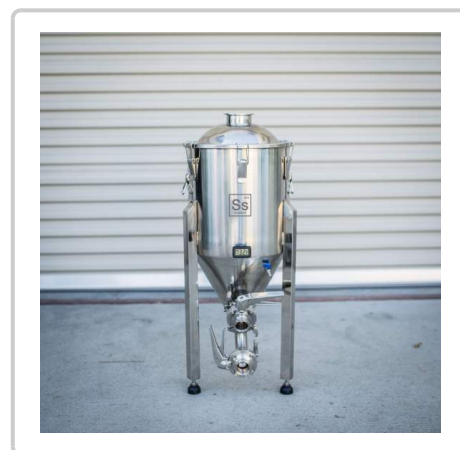

## Ss Brewtech™ Brewmaster Chronical Fermenter 27 I (7 gal) °C

Art. 017.162.27

<https://www.brouwland.com/en/qr/017.162.27>

The Chronical Brewmaster Edition is the most advanced fermenter on the market for home brewers. We took everything we have learned from pro brewing, and all the best features we have designed for the original Chronical fermenters and integrated them into the Chronical Brewmaster Edition.

The included side mounted chiller coil allows you to retain the domed lid for pressurized transfers. In addition, we added custom designed and compact professional grade butterfly valves. Combine those features with upgrades like a 3" TC port for dry hopping and CIP, sampling valve, neoprene insulating jacket, and you have the most complete fermenter available for brewers.

- Pro brewing geometry
- Custom tooled compact butterfly valves
- FTSS-ready side mounted chiller coil
- 3" TC lid port (accessories available)
- Integrated pressure relief valve
- Cone mounted sampling port
- Neoprene insulation jacket
- Etched volume markings gals/liters
- LCD temperature gauge
- Threaded inserts on leg bottoms (?)

### Specifications:

- 304 stainless steel
- Capacity: 7 gal (26.50 liter)
- Diameter: 14" (35.56 cm)
- Height: 33" (83.82 cm)