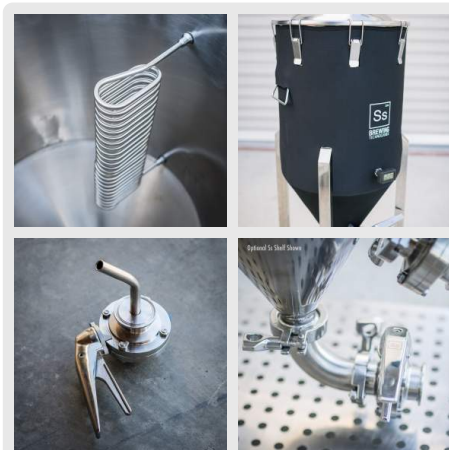

## Ss Brewtech™ Brewmaster Chronical Fermenter 27 I (7 gal) °C

Art. 017.162.27

<https://www.brouwland.com/en/qr/017.162.27>

The Chronical Brewmaster Edition is the most advanced fermenter on the market for home brewers. We took everything we have learned from pro brewing, and all the best features we have designed for the original Chronical fermenters and integrated them into the Chronical Brewmaster Edition.

The included side mounted chiller coil allows you to retain the domed lid for pressurized transfers. In addition, we added custom designed and compact professional grade butterfly valves. Combine those features with upgrades like a 3" TC port for dry hopping and CIP, sampling valve, neoprene insulating jacket, and you have the most complete fermenter available for brewers.

- Pro brewing geometry
- Custom tooled compact butterfly valves
- FTSS-ready side mounted chiller coil
- 3" TC lid port (accessories available)
- Integrated pressure relief valve
- Cone mounted sampling port
- Neoprene insulation jacket
- Etched volume markings gals/liters
- LCD temperature gauge
- Threaded inserts on leg bottoms (?)

### Specifications:

- 304 stainless steel
- Capacity: 7 gal (26.50 liter)
- Diameter: 14" (35.56 cm)
- Height: 33" (83.82 cm)